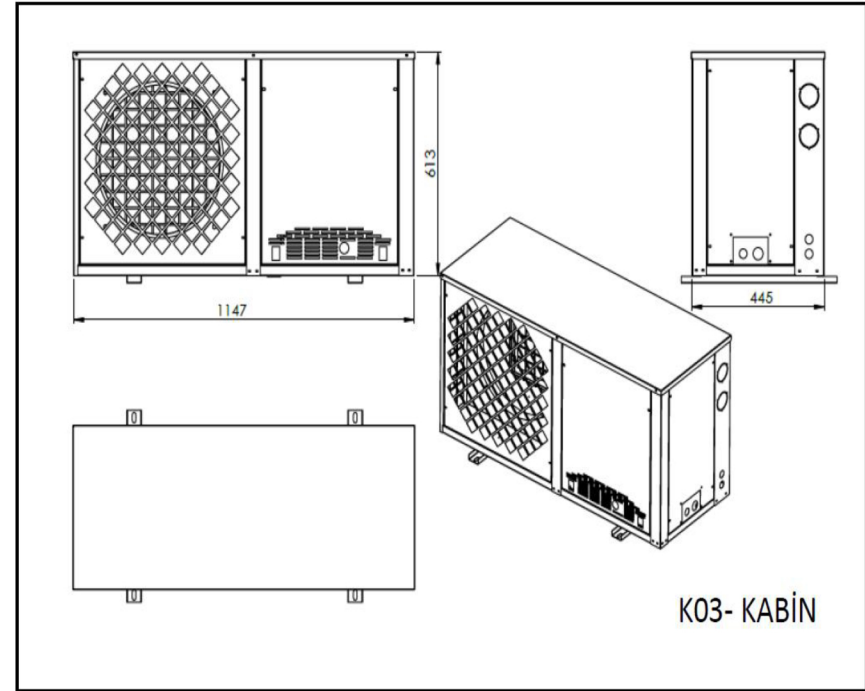

cool bo 3L

Technical Features	
General Features	
Production Facility	Turkey
Brand	FrigoCraft
Type of casing	With Housing
Application	-25/45°C EN12900/10K-SH
Application Areas	Frost Serie
Refrigerant	R404A
Cooling Capacity (Watts) (-25/+45°C)	2.697
Energy Efficiency (COP)	1,29
Body Model	FrigoCraft Body -3-CHH-145
Liquid Line	3/8"
Suction Line	7/8"
Sound Level	44,56 DBA/10M
Charge Valve	-
Net Weight	-
Brute Weight	-
Condenser and Fan Information	
Condenser Brand	Karyer
Condenser Model	FrigoCraft Kondenser - 3-CHH-145
Condenser Capacity Watts Dt = 15 °C	11.516
Condenser Fin Space (mm)	2,10
Condenser Surface Area (m2)	20,10
Air Flow (m3/h)	4,575
Fan Motor Brand	Ziehl-Abegg
Fan Motor Model	Ziehl-Abegg S 450 CR46MG060W04A1 Fan Mot - 029544
Rotation (RPM)	4 Kutup (~1400 devir)
Fan Wing	-
Fan Brackets & Grills	-
Fan Motor (Quantity x Diameter)	1X450
Fan Motor Input Power (kW)	1x0,398
Fan Motor Power Sup. (V / Ph / Hz)	220 - 230 / 1 / 50
Fluid Line	
Liquid Tank	FrigoCraft 4lt 3/8" U.T.V.İi Vertical Liquid Tank
Filter Dryers	Danfoss 023Z4562 DML 053S K.Filter 3/8" Solder
Gas Sightglass	Danfoss 014-0182 SGN 10S - 3/8" Solder
Solenoid Valve	Danfoss 032F1204 EVR 3 Solenoid Valve 3/8" Solder
Solenoid Valve Bobine	Danfoss 018F6176 IP20 10W Bobine 220V50Hz
Liquid Accumulator	FrigoCraft FRGLA2,0S 78K_2,0lt 7/8" Liquid Accumulator
Oil Sperator	Güven Oil Sperator
Discharge Line Service Valve	SanHua SSV-14002 SSV-JA3GSHC-20-Clima Valve 3/8"
Suction Line Service Valve	SanHua SBV-13028 Ball Valve- Service Port- 7/8"
Controls	
Combined High Pressure Control	Danfoss 060-124366 KP15 Pressostat-Combine Man.Res.
Low Pressure Control	-
Fan Control	-
Electrical Panel	F.Craft ABB 3 hp Embraco Scroll Pano